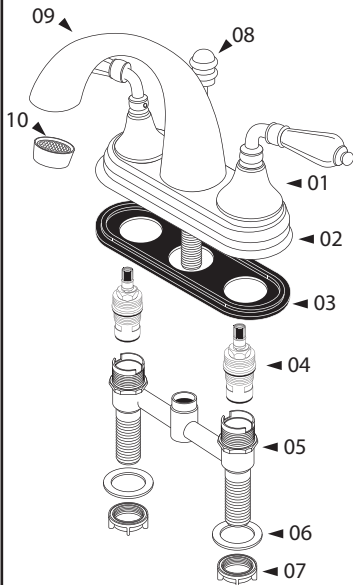

SPECIFICATION / BREAK DOWN

JWCSxxJML, JWCSxxJPL - 4" center Set

Description

- 4" center set faucet
- Ceramic disc cartridges
- Brass lever handles
- Brass pop-up

Standards

- ASME A112.18.1 Compliant
- Listed IAPMO / UPC & CUPC
- ADA Accessibility Guidelines for Buildings and Facilities - 4.27.4 Controls and Mechanisms (lever handle only)
- NSF - 61-9 tested and approved

Please add finish code when placing order for parts with using following finish code table. For example J handle in Chrome will be BJ-01, BJ-12 for Satin Nickel.

BREAK DOWN Component Parts List

#	PART NAME	QTY
1	HANDLE	2
2	BODY	2
3	DECK PLATE	2
4	CARTRIDGE	2
5	VALVE BODY	2
6	RUBBER WASHER	2
7	WING NUT	2
8	BRASS POP_UP	1
9	SPOUT	1
10	AREATOR	2