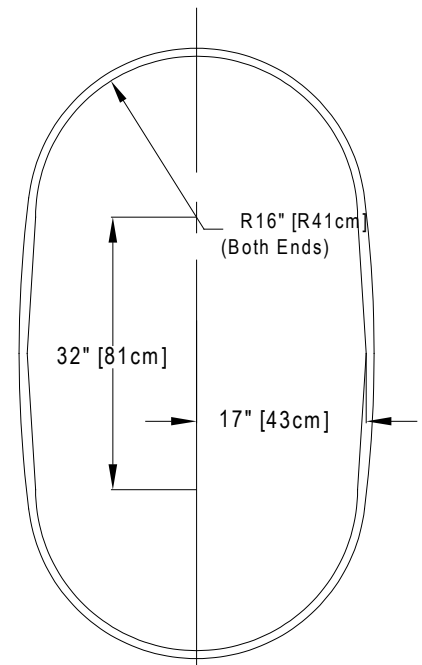

Designer Collection Specifications

Air-Whirlpool - LX553

(BLOWER) Blower must be remote mounted.

Drop In Hole Size

Note: The pump and blower extend approximately 1" past the end radius of the bath. This requires angling the bath into the drop-in hole.

Dimensional Tolerances: +/- 1/4"

Patents recieved or pending.

Note: Dimensional Tolerances: ±1/4"

Drop-in-Hole Size:	See Diagram
Operating Capacity:	52 Gal.
Overflow Capacity:	72 Gal.
Floor Loading / sq.ft.:	64.4 lbs.
Carton Weight:	190 lbs.
Cube:	41.2 ft. ³