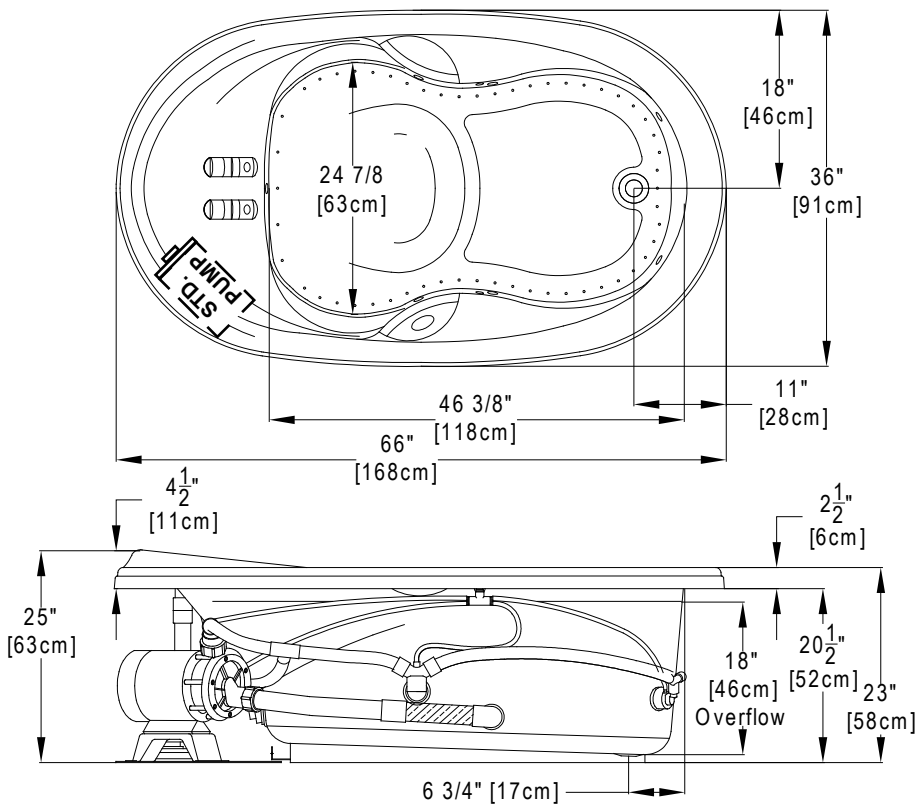

Designer Collection Specifications

Air-Whirlpool - LX553

(BLOWER) Blower must be remote mounted.

Drop In Hole Size

Note: The pump and blower extend approximately 1" past the end radius of the bath. This requires angling the bath into the drop-in hole.

Dimensional Tolerances: +/- 1/4"

Patents recieved or pending.

Note: Dimensional Tolerances: ±1/4"

Drop-in-Hole Size:	See Diagram
Operating Capacity:	52 Gal.
Overflow Capacity:	72 Gal.
Floor Loading / sq.ft.:	64.4 lbs.
Carton Weight:	190 lbs.
Cube:	41.2 ft. ³

Construction: Fiberglass reinforced acrylic bath with Level Form™ full-support base.

We provide products listed with Intertek ETL SEMKO (Edison Testing Laboratories) U.S. and Canadian and with International Association of Plumbing and Mechanical Officials (IAPMO). Consult factory with your listing requirements.