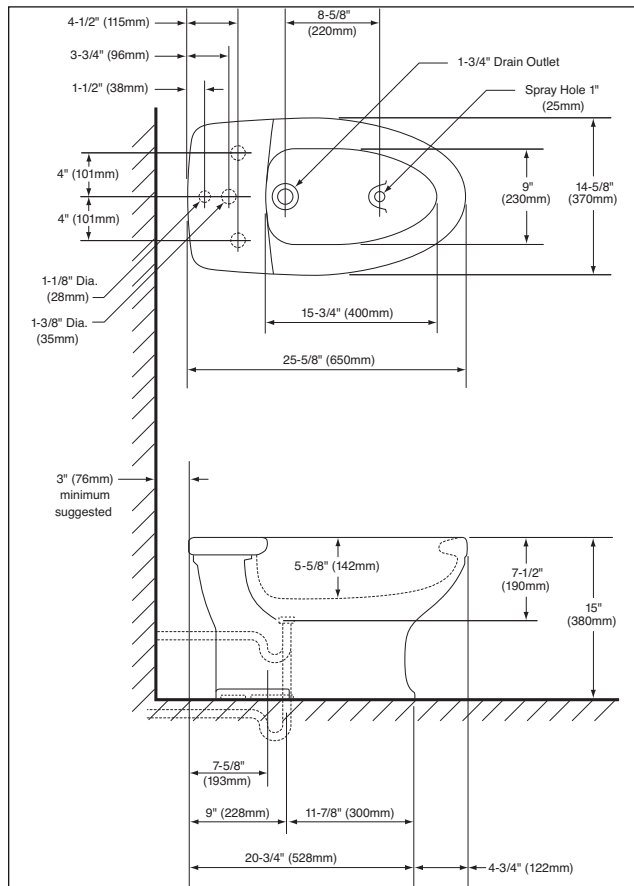

BT774B Carrollton® Bidet

DESIGN

Designed to coordinate with TOTO's Carrollton® Design Suite, the Carrollton® bidet complements the most traditional of homes. Durable vitreous china offers years of quality use.

SPECIFICATIONS

Waste: 1-1/4" O.D
Size: 25-5/8"L x 14-5/8"W
Height: 15"
Faucet: With flushing rim and vertical spray. Designed for deck mounted bidet faucet with diverter and vacuum breaker.
Warranty: One Year Limited Warranty
Material: Vitreous china

Shipping Weight: **BT774B**
60 lbs.

Shipping Dimensions: **BT774B**
28"L x 15-3/8"W
x 16-7/8"H

Fixture dimensions and hydraulic performance meet or exceed ANSI/ASME standard A112.19.2M and CAN/CSA B 45 requirements.

Listing / Approvals: IAPMO/UPC, CSA, City of Los Angeles, State of Massachusetts, and others.

These dimensions and specifications are subject to change without notice.

BT774B - Carrollton® Bidet

TOTO®

TOTO U.S.A., INC. • 1155 Southern Road, Morrow, GA 30260
Tel. (888) 295-8134 • Fax. (770) 282-8701 • www.totousa.com
Printed in U.S.A. © TOTO LTD. 06/03 #B20015

Printed on recycled paper

REV 02/09