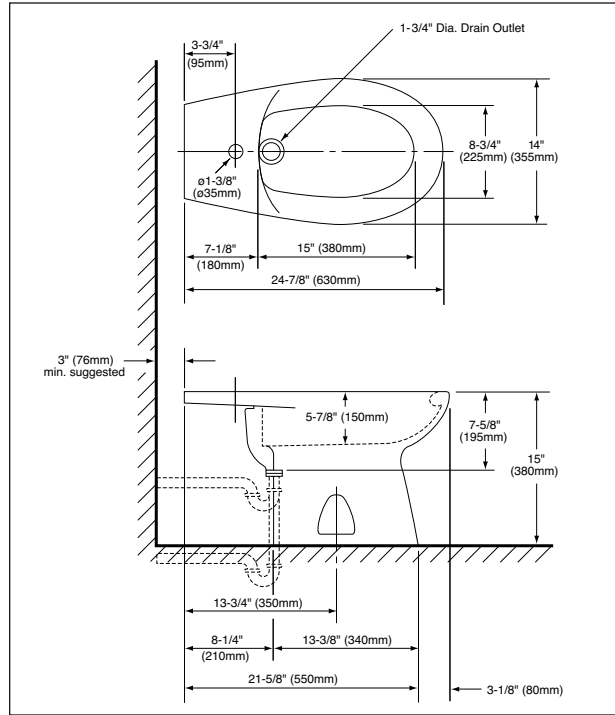

BT500AR / BT500B Piedmont® Bidet

DESIGN

Sleek, contemporary bidet with beautiful styling. Designed to coordinate with TOTO's many residential toilets and lavatories the Piedmont® bidet complements any decor. Durable vitreous china offers years of quality use.

SPECIFICATIONS

Waste: 1-1/4" O.D.
Size: 24-7/8"L x 14"W
Height: 15"
Faucet: BT500AR - For single hole, center set, deck mounted bidet faucet
BT500B - With flushing rim and vertical spray. Designed for deck mounted bidet faucet with diverter and vacuum breaker.
Warranty: One Year Limited Warranty
Material: Vitreous China

Shipping Weight: **BT500AR/BT500B**
38.7 lbs.

Shipping Dimensions:

BT500AR/BT500B
28"L x 16-1/2"W x 16-7/8"H

Fixture dimensions and hydraulic performance meet or exceed ANSI/ASME standard A112.19.2M and CAN/CSA B 45 requirements.

Listing / Approvals: IAPMO/UPC, CSA, City of Los Angeles, State of Massachusetts, and others.

These dimensions and specifications are subject to change without notice.

BT500AR - Piedmont® Bidet