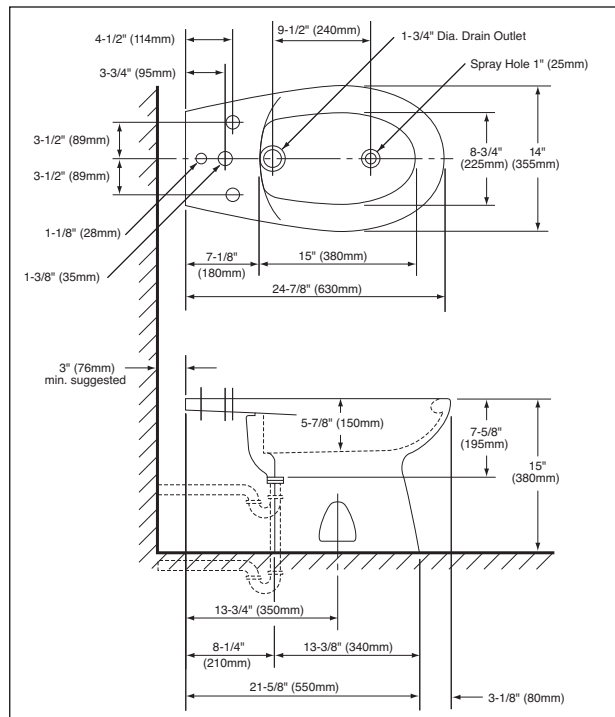

BT500B - Piedmont® Bidet

TOTO®

TOTO U.S.A., INC. • 1155 Southern Road, Morrow, GA 30260
Tel. (888) 295-8134 • Fax. (800) 699-4889 • www.totousa.com

Printed in U.S.A. © TOTO LTD. 3/04 #B20020A

Printed on recycled paper

REV 02/09